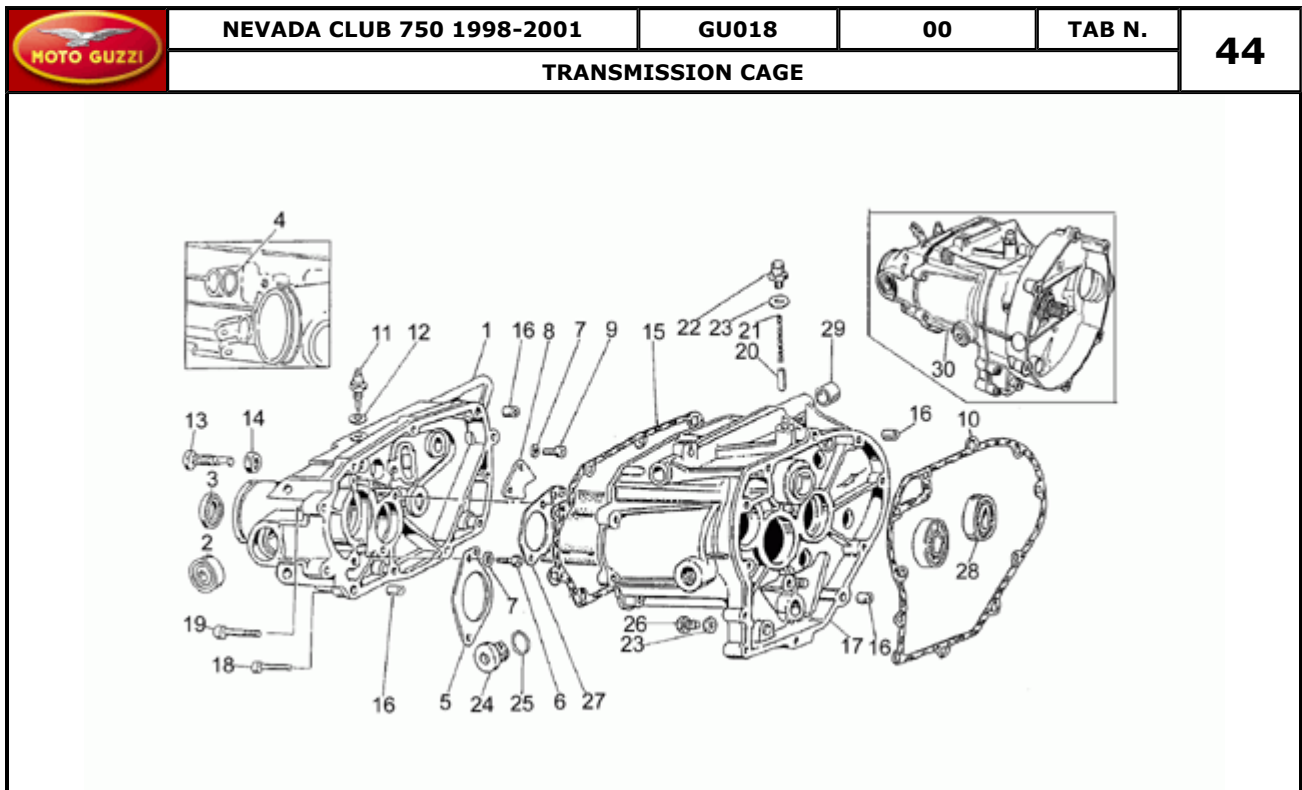

Pos.	Description	Year	I_M	Country	Version	Code	Q.ty	P.Cod.
1	Gearbox cover, grey	-	-	-	-	GU31200880	1	
2	Bearing 15x35x11	-	-	-	-	GU92204215	2	
3	Gasket ring 28x40x7	-	-	-	-	GU90402841	1	
4	O-ring 13,95x2,92	-	-	-	-	GU90706140	1	
5	Plate	-	-	-	1A	GU23213870	1	
	Plate	-	-	-	2A	GU23213872	1	
6	Screw	-	-	-	-	GU98622314	4	
7	Washer 6,4x10x0,7	-	-	-	-	GU14217901	6	
8	Plate	-	-	-	-	GU19235800	1	
9	Screw	-	-	-	-	GU98622314	2	
10	Gasket	-	-	-	-	GU23200370	1	
11	Sensor	-	-	-	-	GU19207220	1	
12	Gasket 8,25x15x1	-	-	-	-	GU12154200	1	
13	Screw M12x1,25	-	-	-	-	GU19237800	1	
14	Low nut M12x1,25	-	-	-	-	GU92602512	1	
15	Gasket	-	-	-	-	GU19201120	1	
16	Bush 6,6x9x13	-	-	-	-	GU19002020	4	
17	Gearbox, grey	-	-	-	-	GU31200280	1	
18	Screw M6X30	-	-	-	1A	GU98620330	5	
	Screw M6X35	-	-	-	2A	GU98620335	2	
19	Screw M8X35	-	-	-	-	GU98620435	4	
20	Pawl	-	-	-	-	GU55234700	1	
21	Lever return spring	-	-	-	-	GU94321067	1	
22	Breather plug	-	-	-	-	GU19206501	1	
23	Gasket	-	-	-	-	GU10528900	2	
24	Oil plug	-	-	-	-	GU12022600	1	
25	O-ring 20,24X2,62	-	-	-	-	GU90706203	1	
26	Oil unload plug M10X1	-	-	-	-	GU31003766	1	
27	Oil bulhead	-	-	-	1A	GU19208220	1	
	Oil bulhead	-	-	-	2A	GU23208272	1	
28	Ball bearing 20x42x12	-	-	-	-	GU92201120	1	
29	Bush 10,25x15,7x8	-	-	-	-	GU19202320	2	
30	Transmission assy and housing	-	-	-	-	GU27991561	1