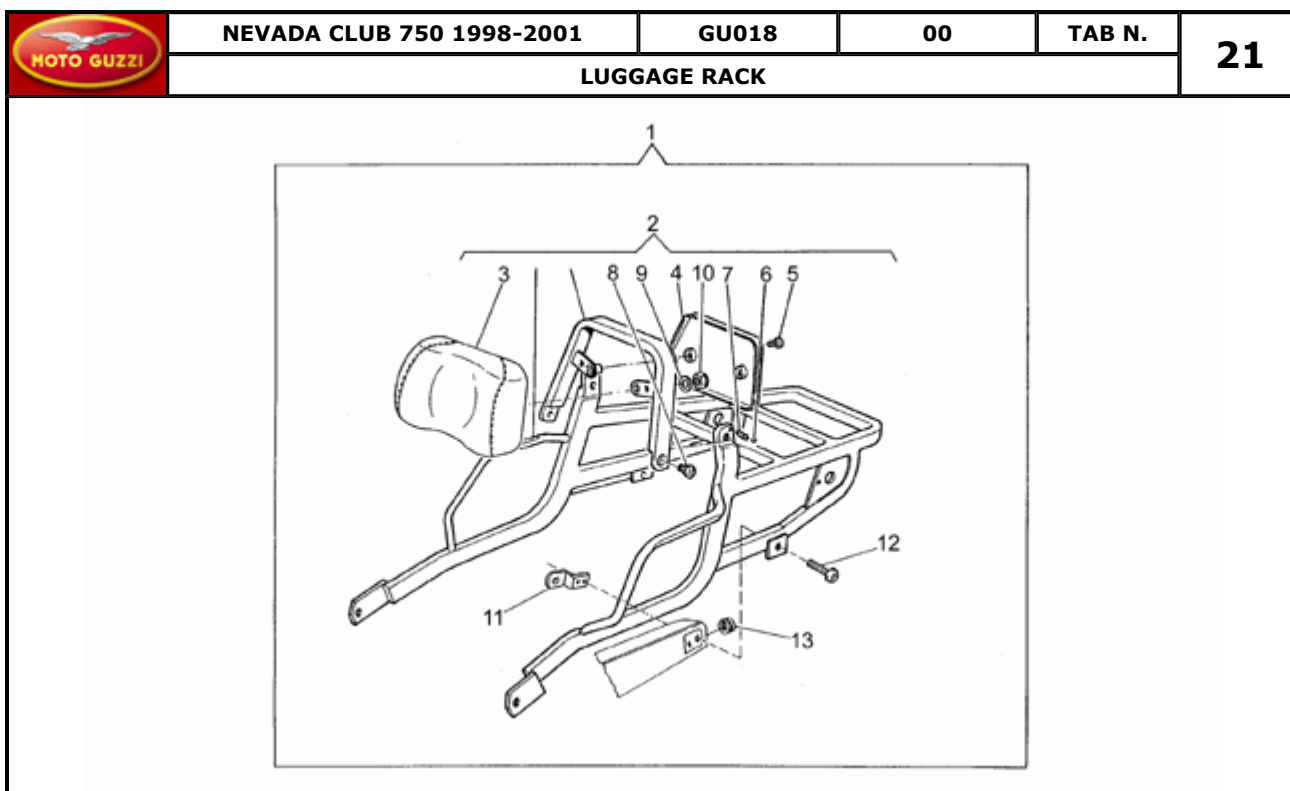

Pos.	Description	Year	I_M	Country	Version	Code	Q.ty	P.Cod.
1	Luggage rack kit	-	-	-	-	GU31676282	1	
2	Parcel rack assy	W-X	-	-	LF	GU31466581	1	
	Parcel rack assy	1-Y	-	-	00700N-T1	GU31466582	1	
3	Seat cushion	W-X	-	-	LF	GU03468000	1	
	Seat cushion	1-Y	-	-	00700N-T1	GU31468082	1	
4	Cover	1-Y	-	-	00700N-T1	GU31468282	1	
	Cover	W-X	-	-	LF	GU03468200	1	
5	Hex socket screw M6x18	-	-	-	-	GU98230619	2	
6	Ball	-	-	-	-	GU92295708	1	
7	Spring	-	-	-	-	GU94321007	1	
8	Screw	-	-	-	-	GU31468165	2	
9	Washer 6,15x11x0,8	-	-	-	-	GU95004206	2	
10	Nut	-	-	-	-	GU92601206	2	
11	Clamp	-	-	-	-	GU31575565	2	
12	Screw	-	-	-	-	GU98231023	2	
13	Rubber spacer	-	-	-	-	GU91551085	2