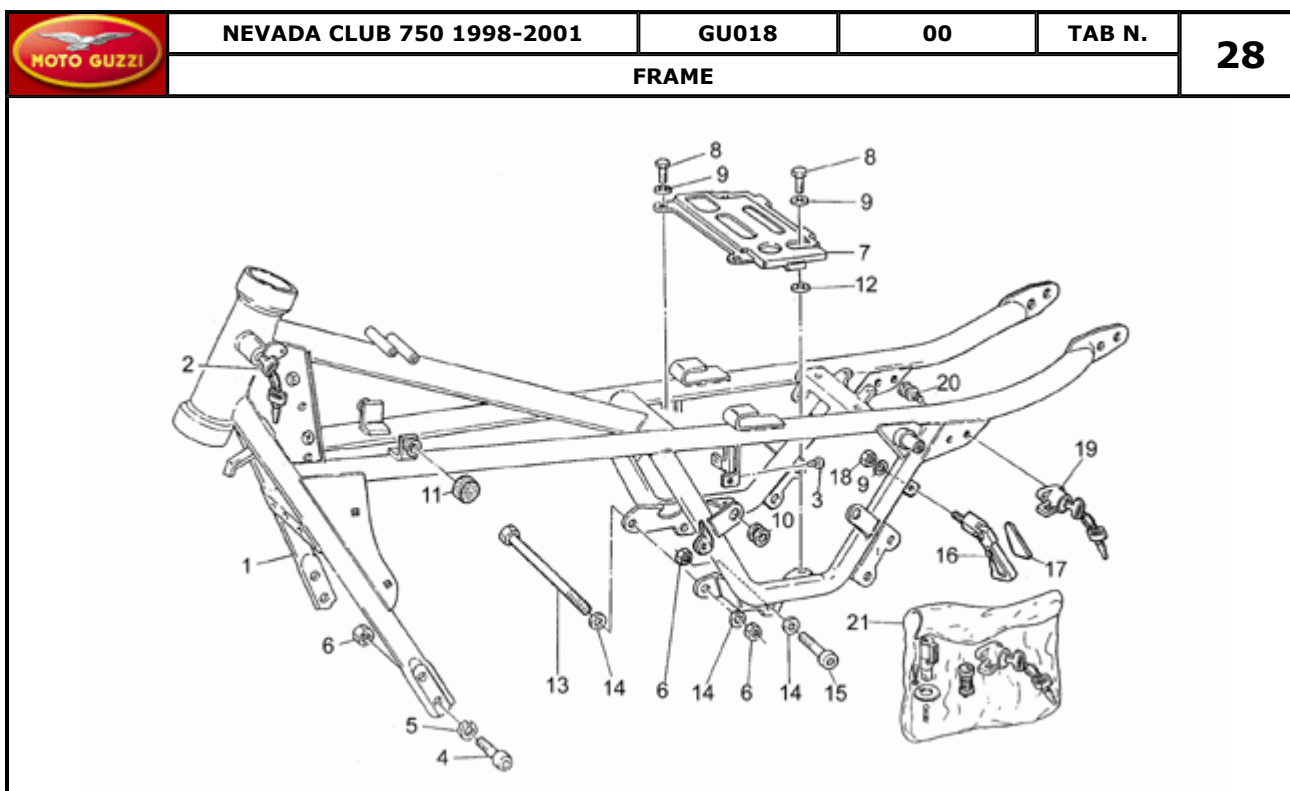

Pos.	Description	Year	I_M_	Country	Version	Code	Q.ty	P.Cod.
1	Frame	-	-	-	-	GU31400181	1	
2	Steering lock	-	-	-	-	GU31782581	1	
3	Drift	-	-	-	-	GU19705900	2	
4	Screw 25 mm	-	-	-	-	GU98622525	4	
5	Washer	-	-	-	-	GU95120105	4	
6	Nut	-	-	-	-	GU92602210	6	
7	Plate	-	-	-	-	GU27418210	1	
8	Screw	-	-	-	-	GU98054418	4	
9	Washer	-	-	-	-	GU95004208	5	
10	Rubber spacer	-	-	-	-	GU91551085	4	
11	Drift	-	-	-	-	GU39103400	2	
12	Washer 8,4x15x1,8	-	-	-	-	GU95100253	2	
13	Pin M10x205	-	-	-	-	GU98110199	1	
14	Washer 10,2x18x2	-	-	-	-	GU95004210	7	
15	Screw	-	-	-	-	GU98620555	2	
16	Handle	-	-	-	-	GU30464310	1	
17	Transfer	-	-	-	-	GU30920810	2	
18	Nut	-	-	-	-	GU92630108	1	
19	Helmet lock	-	-	-	-	GU66466815	1	
20	Shear rivet	-	-	-	-	GU66468115	2	
21	Lock hardware kit	-	-	-	-	GU31736881	1