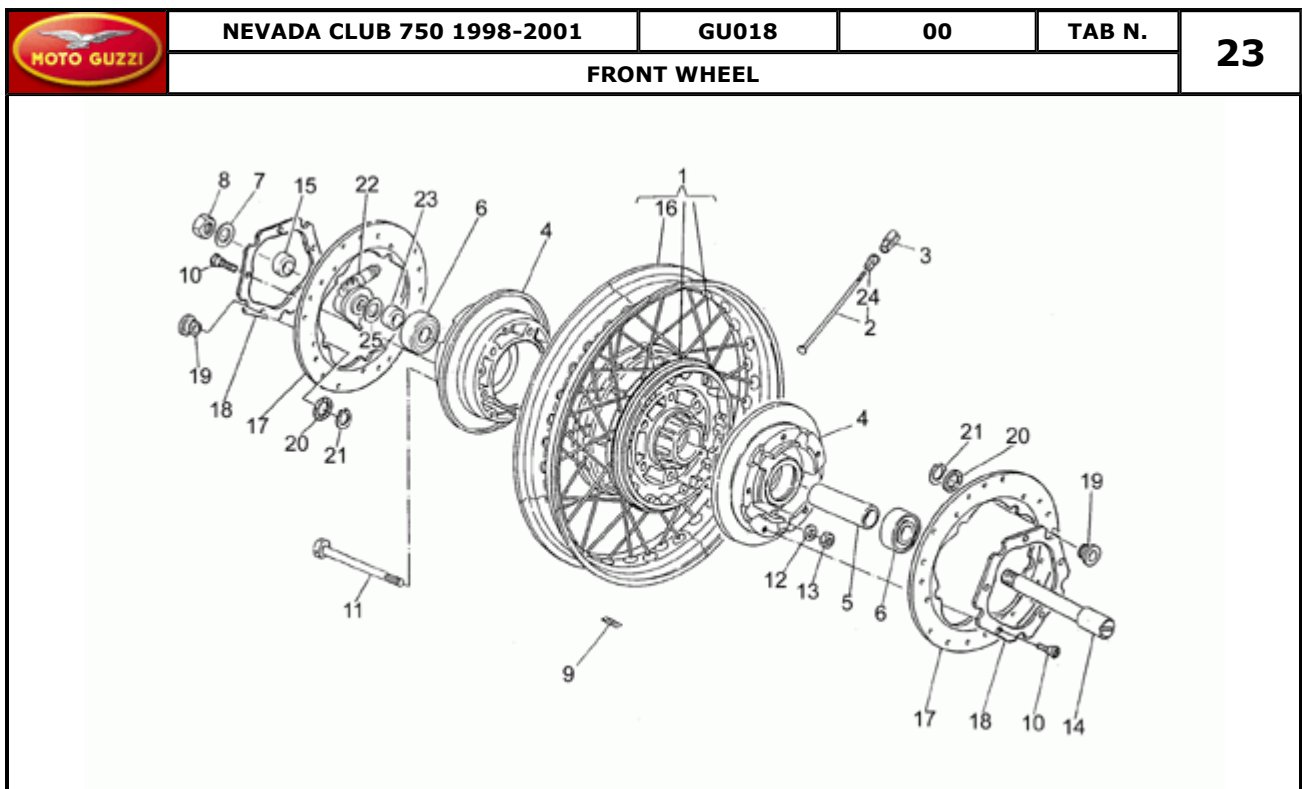

Pos.	Description	Year	I_M	Country	Version	Code	Q.ty	P.Cod.
1	Front wheel 2,15x18"	-	-	-	-	GU31610365	1	
2	Spoke	-	-	-	-	GU39611601	36	
3	Counterweight 15 gr.	-	-	-	-	GU12616101	1	
	Counterweight 20 gr.	-	-	-	-	GU12616102	1	
	Counterweight 30 gr.	-	-	-	-	GU12616103	1	
4	Flange	-	-	-	-	GU31620365	2	
5	Spacer	-	-	-	-	GU31615260	1	
6	Bearing	-	-	-	-	GU92204221	2	
7	Washer 17X27X2	-	-	-	-	GU95004217	1	
8	Nut M16X1,5	-	-	-	-	GU92602516	1	
9	Name plate "Moto Guzzi"	-	-	-	-	GU31619865	2	
10	Screw	-	-	-	-	GU30611460	10	
11	Screw	-	-	-	-	GU98052470	5	
12	Washer 8,4X13X0,8	-	-	-	-	GU14615901	5	
13	Nut	-	-	-	-	GU92630508	5	
14	Front wheel spindle	-	-	-	-	GU31614160	1	
15	Spacer	W-Y	-	-	-	GU31616361	2	
16	Front wheel 2,15x18"	-	-	-	-	GU23610870	1	
17	Brake disc	-	-	-	-	GU30635860	2	
18	Flange	-	-	-	-	GU30613760	2	
19	Bush	-	-	-	-	GU28613560	10	
20	Belleville spring	-	-	-	-	GU28618860	10	
21	Circlip	-	-	-	-	GU90271022	10	
22	Odometer gear	W-X-Y	-	-	-	GU31762561	1	
	Speedometer gear	1	-	-	03600N	GU31762562	1	
23	Spacer	W-Y-Y	-	-	-	GU31616360	2	
24	Nipple	-	-	-	-	GU55611700	36	
25	Ring	1	-	-	03600N	GU31677162	1