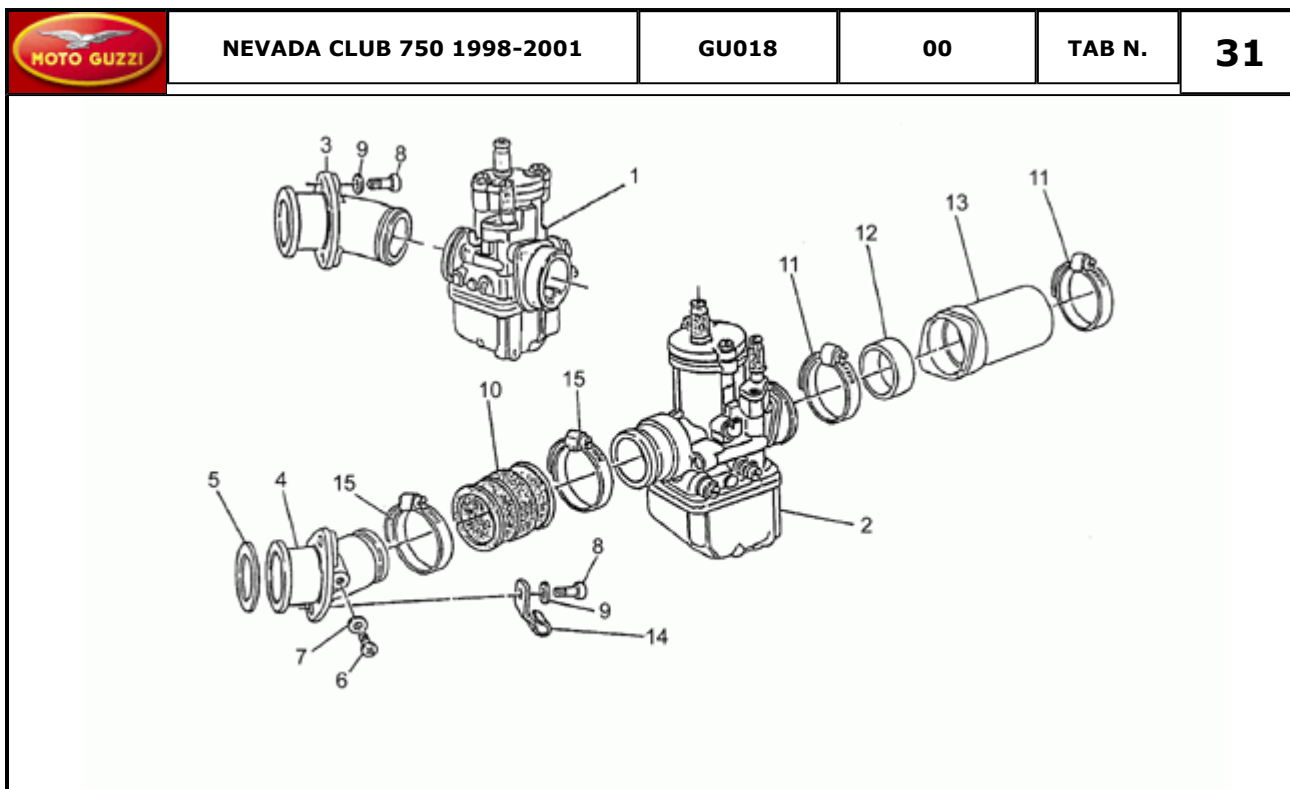

Pos.	Description	Year	I_M	Country	Version	Code	Q.ty	P.Cod.
1	Carburettor RH	-	-	D	-	GU31112672	1	
	Carburettor RH PHBH 30 BD	1-Y	-	-	00700N-T1	GU31112688	1	
	Carburettor RH	W-X	-	-	LF	GU31112666	1	
2	Carburettor LH	W-X	-	-	LF	GU31112667	1	
	Carburettor LH	-	-	D	-	GU31112673	1	
	Carburettor LH PHBH 30 BS	1-Y	-	-	00700N-T1	GU31112689	1	
3	RH intake manifold	-	-	-	-	GU20115020	1	
4	LH intake manifold	-	-	-	-	GU20115021	1	
5	Gasket	-	-	-	-	GU19115580	2	
6	Screw	-	-	-	-	GU98310610	2	
7	Washer 6,25x10x1,5	-	-	-	-	GU95100116	2	
8	Hex socket screw M6X25	-	-	-	-	GU98622325	4	
9	Special washer	-	-	-	-	GU61013800	4	
10	Hose	-	-	-	-	GU19114360	2	
	Sleeve with hole D.15,5 mm	-	-	D	-	GU31114060	2	
11	Hose clamp 32X52X8	-	-	-	-	GU93305032	4	
12	Gasket ring	-	-	-	-	GU19114680	2	
13	Air intake hose	-	-	-	-	GU19114460	2	
14	Hose clamp	-	-	-	-	GU19718000	2	
15	Hose clamp	-	-	-	-	GU93305031	4