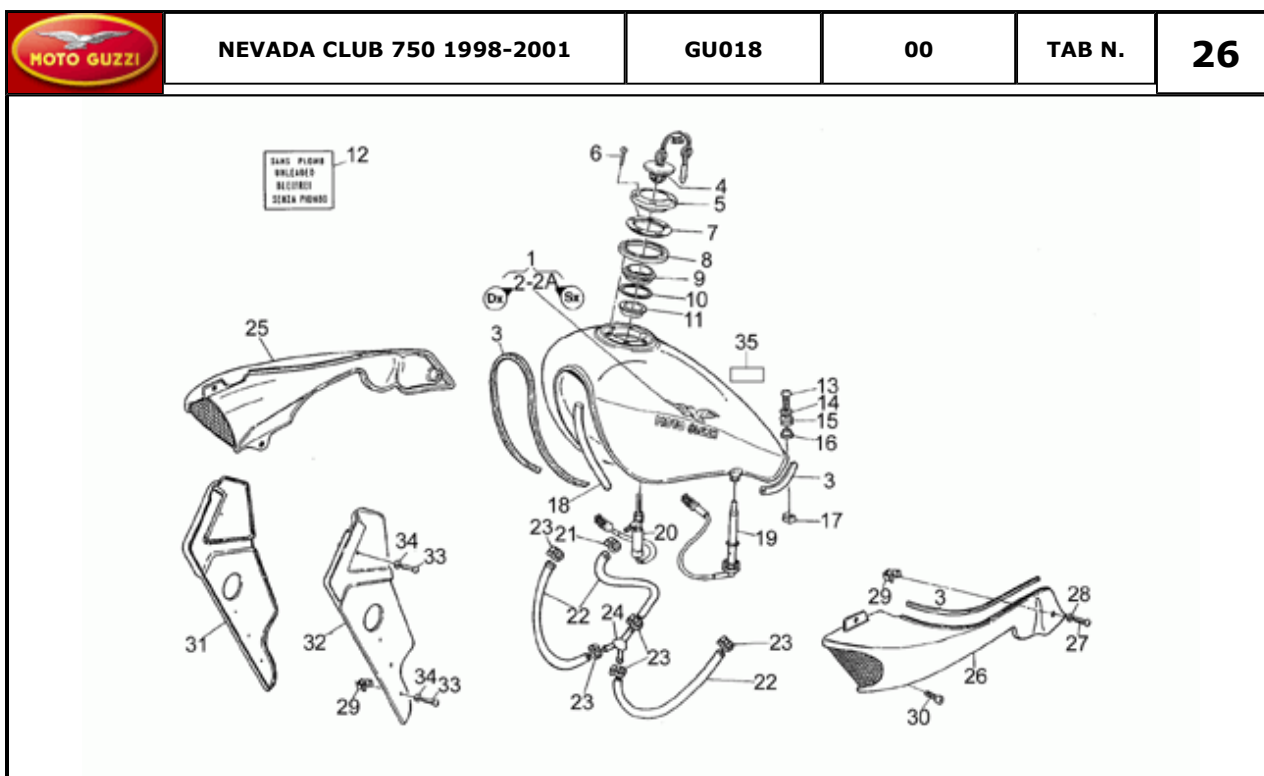

Pos.	Description	Year	I_M	Country	Version	Code	Q.ty	P.Cod.
1	Fuel tank, black/orange	W-X	-	-	LF	bl/or	GU89000207	1
	Fuel tank, black/green	W-X	-	-	LF	bl/ve	GU89000208	1
	Fuel tank red/black	W-X	-	-	LF	bl/re	GU89000209	1
	Fuel tank grey iron/black	W-X	-	-	LF	bl/gr	GU89000210	1
	Fuel tank, black	W-X	-	-	00699N-BASE-LF	-	GU89000262	1
	Fuel tank white	1-Y	-	-	00700N-T1	white	GU89000313	1
	Fuel tank red	1-Y	-	-	00700N-T1	red	GU89000314	1
	Fuel tank blue	1-Y	-	-	00700N-T1	blue	GU89000315	1
	Fuel tank, black	1-Y	-	-	00700N-T1	m.bla	GU89000316	1
	Fuel tank blank	-	-	-	gr	-	GU31100283	1
2	"Moto Guzzi" LH decal	1-Y	-	-	00700N-T1	-	GU01917900	1
	"MotoGuzzi"RH decal,gold/black	W-X	-	-	LF	-	GU30917860	1
	"Moto Guzzi" RH decal	1-Y	-	-	00700N-T1	-	GU01917800	1
	"MotoGuzzi"LH decal,gold/black	W-X	-	-	LF	-	GU30917960	1
3	Gasket	-	-	-	-	-	GU00823931070	1
4	Tank cap	-	-	-	-	-	GU03103900	1
5	Flange	-	-	-	-	-	GU03101900	1
6	Screw	-	-	-	-	-	GU03103200	2
7	Ring	-	-	-	-	-	GU03103500	2
8	Gasket	-	-	-	-	-	GU03102400	1
9	Plug ring nut	-	-	-	-	-	GU03102200	1
10	Gasket	-	-	-	-	-	GU03101600	1
11	Reduction 38 mm	-	-	-	-	-	GU03101720	1
	Reduction 22 mm	-	-	-	CAT	-	GU03101701	1
12	Sticker	-	-	-	CAT	-	GU29995735	2
13	Screw	-	-	-	-	-	GU98230830	1
14	Washer	-	-	-	-	-	GU95100239	1
15	Spacer	-	-	-	-	-	GU31103565	1
16	Rubber spacer	-	-	-	-	-	GU91551131	1
17	Captive nut	-	-	-	-	-	GU92660801	8
18	Rubber pipe 5X9	-	-	-	-	-	GU00823944050	1