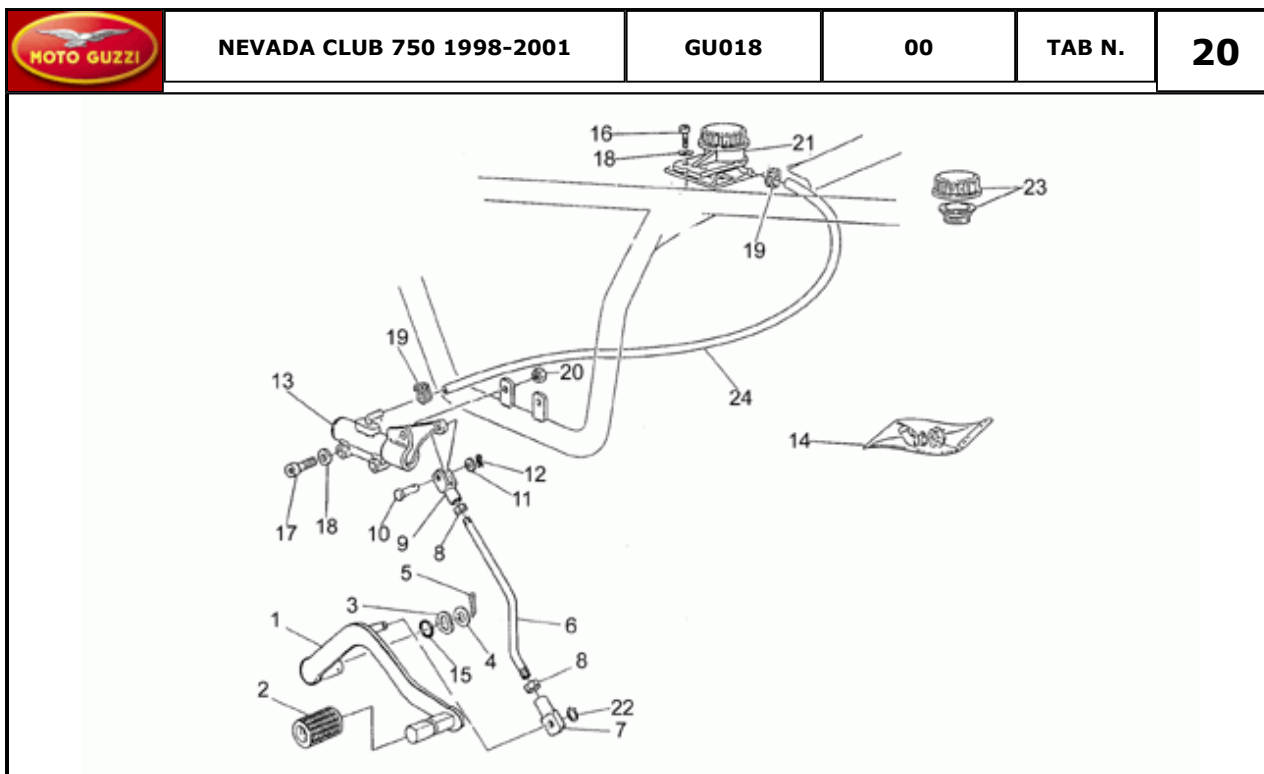

Pos.	Description	Year	I_M_	Country	Version	Code	Q.ty	P.Cod.
1	Brake lever	-	-	-	-	GU31677081	1	
2	Rubber spacer	-	-	-	-	GU14251001	1	
3	Spring washer	-	-	-	-	GU95129260	1	
4	Flat washer	-	-	-	-	GU95004215	1	
5	Split pin	-	-	-	-	GU95500227	1	
6	Tie rod	-	-	-	-	GU31675280	1	
7	Block	-	-	-	-	GU18257551	1	
8	Nut	-	-	-	-	GU92690073	2	
9	Fork	-	-	-	-	GU31626860	1	
10	Pin	-	-	-	-	GU95770265	1	
11	Washer	-	-	-	-	GU95129110	1	
12	Split pin	-	-	-	-	GU95500222	1	
13	Rear master cylinder	-	-	-	-	GU31666990	1	
14	Pump connection overhaul unit	-	-	-	-	GU19659500	1	
15	O-ring	-	-	-	-	GU90706141	1	
16	Screw	-	-	-	-	GU98822316	2	
17	Screw M6X30	-	-	-	-	GU98620330	2	
18	Washer	-	-	-	-	GU95000206	4	
19	Hose clamp	-	-	-	-	GU19157800	2	
20	Nut M6x1	-	-	-	-	GU92630106	2	
21	Brake oil tank	-	-	-	-	GU65663500	1	
22	Circlip	-	-	-	-	GU90271008	1	
23	Tank cap	-	-	-	-	GU17661052	1	
24	Rear brake hose	-	-	-	-	GU00823950050	1