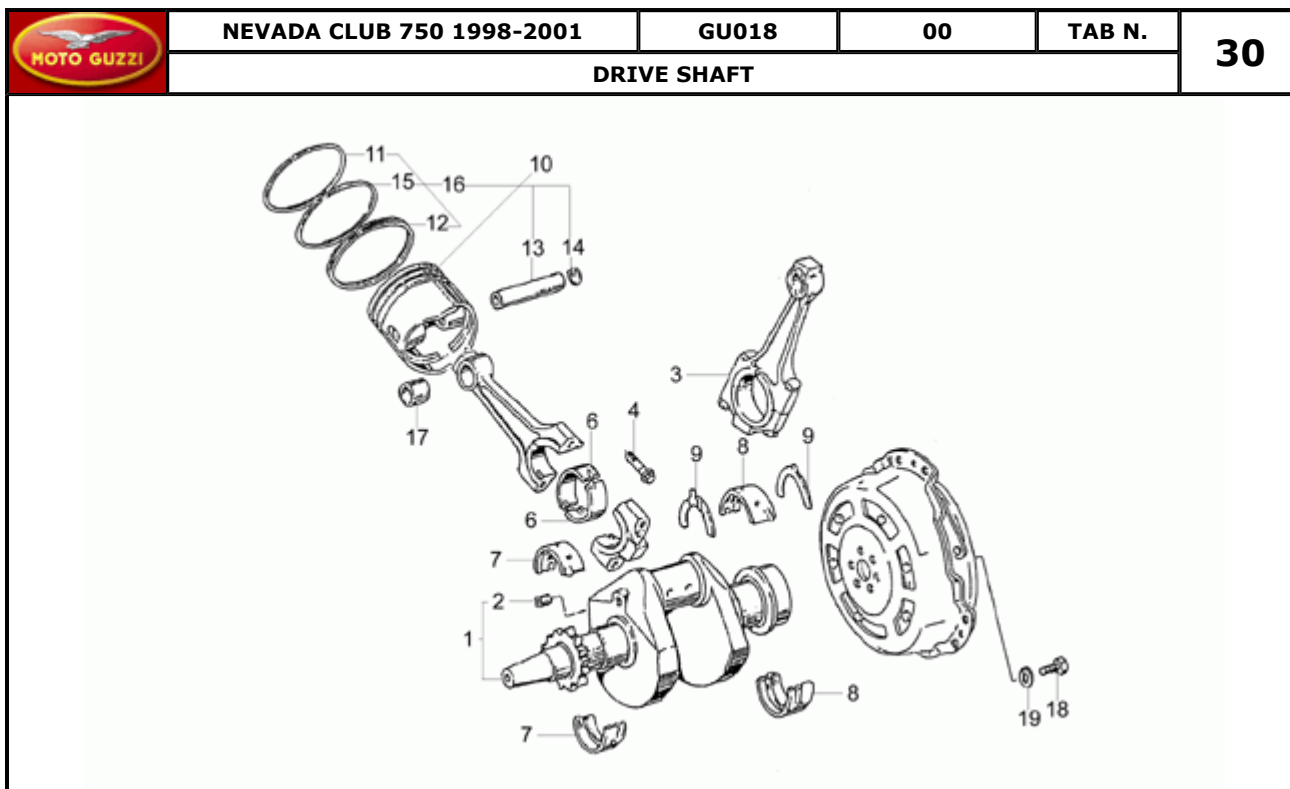

Pos.	Description	Year	I_M_	Country	Version	Code	Q.ty	P.Cod.
1	Crankshaft cpl.	1-X-Y	-	-	02399N- DU	-	GU31064165	1
	Crankshaft cpl.	W	-	-	-	-	GU27064185	1
2	Plug	-	-	-	-	-	GU19065400	1
3	Connecting rod cpl.	-	-	-	-	-	GU27061585	2
4	Screw	-	-	-	-	-	GU19062261	4
6	Bearing half-shell	-	-	-	-	-	GU27062060	4
7	Front main half-bearing	-	-	-	-	-	GU27065660	2
8	Rear main half-bearing	-	-	-	-	-	GU27066560	2
9	Half-clamp	-	-	-	-	-	GU27066460	2
10	Piston assy	-	-	-	00700N	-	GU20060220	2
11	Slot piston ring	-	-	-	-	-	GU19060763	2
12	Scraper ring	-	-	-	-	-	GU19061063	2
13	Piston pin	-	-	-	-	-	GU27061285	2
14	Stop ring	-	-	-	-	-	GU27061385	4
15	Slot piston ring	-	-	-	-	-	GU27060860	2
16	Pistonring set	-	-	-	-	-	GU31060616	2
17	Bush	-	-	-	-	-	GU27061885	2
18	Screw	-	-	-	-	-	GU19067700	6
19	Washer 8,4X13X0,8	-	-	-	-	-	GU14615901	6