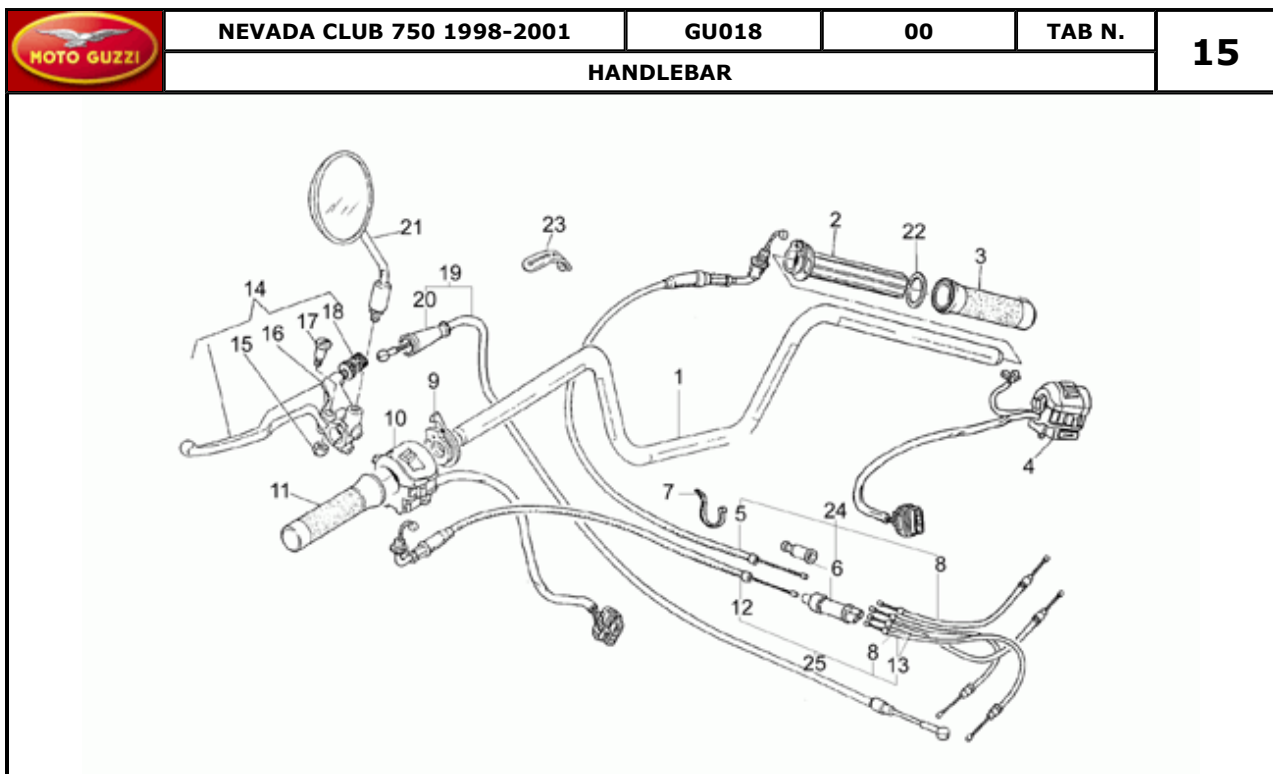

Pos.	Description	Year	I_M_	Country	Version	Code	Q.ty	P.Cod.
1	Handlebar	-	-	-	-	GU31600381	1	
2	Throttle pipe w/out hand grip	-	-	-	-	GU30603800	1	
3	RH hand grip	-	-	-	-	GU31603565	1	
4	RH lights selector	-	-	-	-	GU30738860	1	
5	Throttle cable	-	-	-	T2	GU31117565	1	
	Gas lever transmission	-	-	-	01101N-T3	GU31117581	1	
6	Splitter	-	-	-	T2	GU30607910	2	
	Splitter	-	-	-	01101N-T3	GU31607981	2	
7	Hose clamp 3,6x20,6	-	-	-	-	GU14609650	2	
8	Throttle cable	-	-	-	T2	GU27117775	2	
	Gas lever transmission	-	-	-	01101N-T3	GU31117781	2	
9	Choke control	-	-	-	-	GU30135200	1	
10	LH lights selector	-	-	-	-	GU30738060	1	
11	LH hand grip	-	-	-	-	GU31603065	1	
12	Choke cable	-	-	-	01101N-T3	GU31132881	1	
	Choke cable	-	-	-	T2	GU31132865	1	
13	Choke cable	-	-	-	-	GU27133515	2	
14	Clutch lever cpl.	-	-	-	-	GU30605560	1	
15	Nut	-	-	-	-	GU92602206	1	
16	Bear clutch lever supp.	-	-	-	-	GU30601800	1	
17	Lever pin	-	-	-	-	GU30530528	1	
18	Register	-	-	-	-	GU30602500	1	
19	Clutch cable	-	-	-	-	GU31093065	1	
20	Bellows	-	-	-	-	GU23093870	1	
21	Rearview mirror	-	-	-	03499N-2A	GU03769400	2	
	Rearview mirror	-	-	-	1A	GU31769465	2	
22	Nylon washer	-	-	-	-	GU30606900	1	
23	Hose clamp L36 mm	-	-	-	-	GU03609600	1	
24	Gas lever transmission	-	-	-	01101N-T3	GU31117081	1	
25	Starter transmission compl.	-	-	-	01101N-T3	GU31137081	1