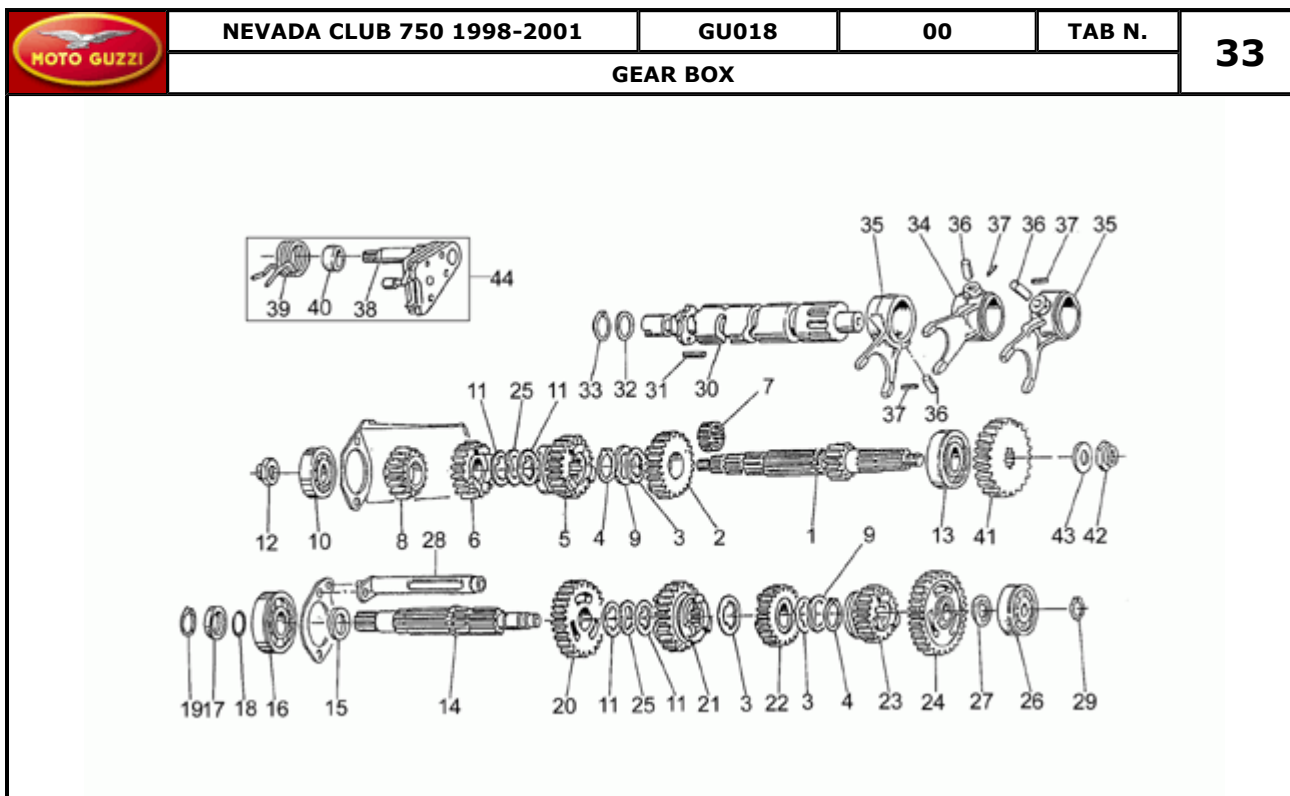

Pos.	Description	Year	I_M	Country	Version	Code	Q.ty	P.Cod.
1	Primary gear shaft Z=11	-	-	-	-	GU23210570	1	
2	Gear 5a AP Z=20	-	-	-	-	GU23212070	1	
3	Thrust washer	-	-	-	-	GU19215460	3	
4	Circlip	-	-	-	-	GU90271127	2	
5	Gear 4a AP Z=18	-	-	-	-	GU19211861	1	
6	Gear 3a AP Z=18	-	-	-	-	GU19211460	1	
7	Roller cage	-	-	-	-	GU92251023	1	
8	Gear 2a AP Z=14	-	-	-	2A	GU23211372	1	
	Gear 2a AP Z=14	-	-	-	1A	GU19211361	1	
9	Washer	-	-	-	-	GU19218062	2	
10	Bearing AP 17x40x17,5	-	-	-	-	GU92218417	1	
11	Clearance washer	-	-	-	-	GU19214660	4	
12	Nut	-	-	-	-	GU10054100	1	
13	Bearing AP 20x37x17	-	-	-	-	GU92230320	1	
14	Driven shaft	-	-	-	-	GU19213661	1	
15	Spacer	-	-	-	-	GU19212900	1	
16	Bearing 20X47X14	-	-	-	-	GU92201220	1	
17	Spacer	-	-	-	-	GU19213720	1	
18	Gasket ring 18,77X1,78	-	-	-	-	GU90706188	1	
19	Circlip	-	-	-	-	GU90271121	1	
20	Gear 2a AS Z=23	-	-	-	1A	GU23214571	1	
	Gear 2a AS Z=23	-	-	-	2A	GU23214572	1	
21	Gear 3a AS Z=23	-	-	-	-	GU19214860	1	
22	Gear 4a AS Z=19	-	-	-	-	GU19215161	1	
23	Gear 5a AS Z=18	-	-	-	-	GU23215270	1	
24	Gear 1a AS Z=26	-	-	-	-	GU23214071	1	
25	Washer	-	-	-	-	GU19218061	2	
26	Bearing	-	-	-	-	GU92234716	1	
27	Spacer 1,5 mm	-	-	-	-	GU10214300	1	
	Spacer 1,7 mm	-	-	-	-	GU10214301	1	
	Spacer 1,8 mm	-	-	-	-	GU10214302	1	
	Spacer 1,9 mm	-	-	-	-	GU10214303	1	
	Washer 2 mm	-	-	-	-	GU10214304	1