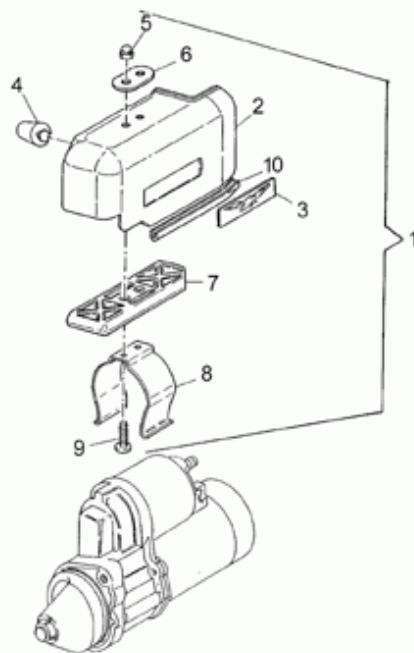

NEVADA CLUB 750 1998-2001	GU018	00	TAB N.	37
	STARTER MOTOR COVER				

Pos.	Description	Year	I_M_	Country	Version	Code	Q.ty	P.Cod.
1	Motor cover assy chr.plated	-	-	-	-	GU03733200	1	
2	Starter device cover	-	-	-	-	GU03733300	1	
3	Decal "Aquila"	-	-	-	-	GU01517700	1	
4	Rubber spacer	-	-	-	-	GU93180577	1	
5	Cap nut	-	-	-	-	GU92781053	1	
6	Plate	-	-	-	-	GU03436300	1	
7	Insulating spacer	-	-	-	-	GU03733000	1	
8	Hose clamp	-	-	-	-	GU03733400	1	
9	Screw M5x18	-	-	-	-	GU03733500	1	
10	Gasket PVC	-	-	-	-	GU00823931080	1