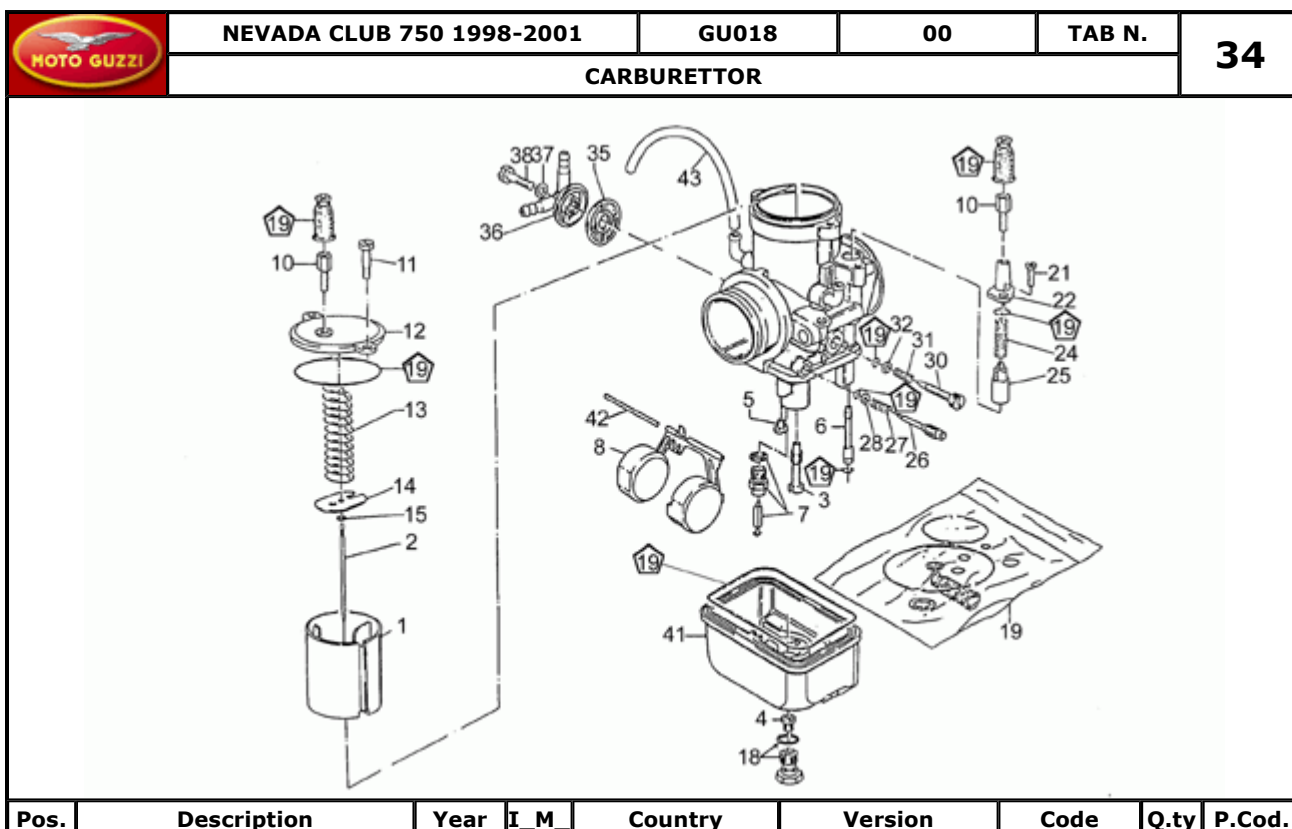

Pos.	Description	Year	I_M	Country	Version	Code	Q.ty	P.Cod.
1	Gas valve 50	1-Y	-	-	00700N-T1	-	GU19934880	2
	Gas valve 40	W-X	-	-	LF	-	GU19934860	2
2	Conical pin 8	W-X	-	-	LF	-	GU19934960	2
	Conical pin X88-4a	1-Y	-	-	00700N-T1	-	GU31937788	2
3	Needle valve 266t	W-X	-	-	LF	-	GU31935515	2
	Needle valve 262T	-	-	D	-	-	GU31935561	2
	Needle valve 264 T1	1-Y	-	-	00700N-T1	-	GU31935588	2
4	Main jet 102	W-X	-	-	LF	-	GU19935700	2
	Main jet 105	1-Y	-	-	00700N-T1	-	GU19935750	2
5	Idle jet 40	-	-	D	-	-	GU19935900	2
	Idle jet 38	W-X	-	-	LF	-	GU27935960	2
	Idle jet 32	1-Y	-	-	00700N-T1	-	GU31935988	2
6	Starter jet 60	-	-	-	-	-	GU19936000	2
7	Needle valve	-	-	-	-	-	GU19934600	2
8	Float gr.9,5	-	-	-	-	-	GU27934315	2
10	Wire tensioner screw	-	-	-	-	-	GU12937200	4
11	Screw	-	-	-	-	-	GU14934650	2
12	Cover	-	-	-	-	-	GU19935080	2
13	Gas valve return spring	-	-	-	T2	-	GU19937180	2
	Gas valve return spring	-	-	-	01101N-T3	-	GU31937188	2
14	Plate	-	-	-	-	-	GU19938580	2
15	Conical pin clip	-	-	-	-	-	GU65933600	2
18	Float chamber fix.plug	-	-	-	-	-	GU27933720	2
19	Gaskets set	-	-	-	-	-	GU19939980	1
21	Screw	-	-	-	-	-	GU13937900	2
22	Starter device cover	-	-	-	-	-	GU17937450	2
24	Valve spring	-	-	-	-	-	GU39937600	2
25	Starter valve	-	-	-	-	-	GU13937800	2
26	Adj.min.eng.speed screw	-	-	-	-	-	GU13936200	2
27	Spring	-	-	-	-	-	GU13936300	2