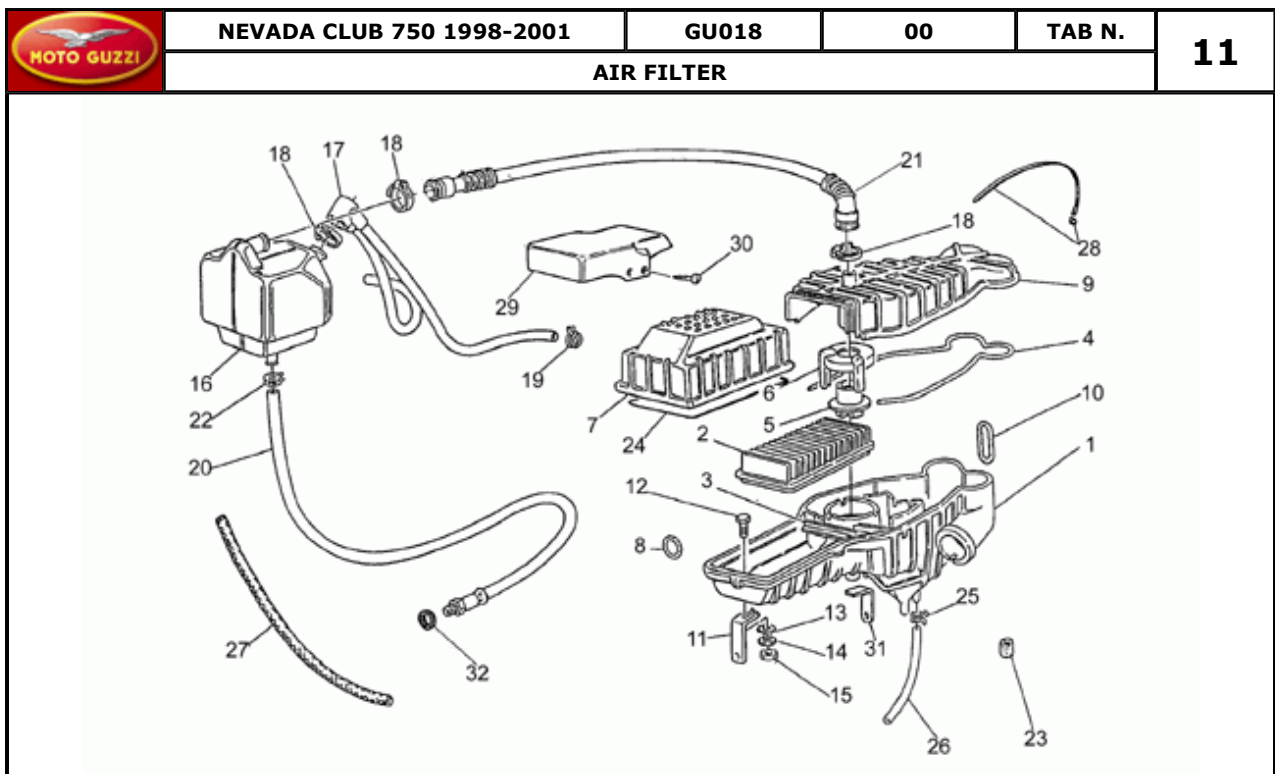

Pos.	Description	Year	I_M_	Country	Version	Code	Q.ty	P.Cod.
1	Lower side filter case	-	-	-	-	GU19114060	1	
2	Air filter	-	-	-	-	GU28113650	1	
3	Bracket	-	-	-	-	GU19112960	1	
4	Gasket	-	-	-	-	GU19113960	1	
5	Protection	-	-	-	-	GU19111060	1	
6	Cover	-	-	-	-	GU19111160	1	
7	Filter cover	-	-	-	-	GU19113760	1	
8	Short spring	-	-	-	-	GU31110715	3	
9	Upper side filter case	-	-	-	-	GU19113460	1	
10	Lenght spring	-	-	-	-	GU31110815	3	
11	Air filter support	-	-	-	-	GU31114165	1	
12	Screw	-	-	-	-	GU98054214	1	
13	Notched washer	-	-	-	-	GU95021105	1	
14	Washer	-	-	-	-	GU95000205	1	
15	Nut	-	-	-	-	GU92630105	1	
16	Housing	-	-	-	00700N	GU31153481	1	
17	Breather	-	-	-	-	GU23159671	1	
18	Hose clamp	-	-	-	-	GU93305018	3	
19	Hose clamp	-	-	-	-	GU19609600	3	
20	Breather	-	-	-	-	GU27159360	1	
21	Pipe	-	-	-	-	GU27157420	1	
22	Hose clamp	-	-	-	-	GU61108400	1	
23	Rubber spacer	-	-	-	-	GU14423800	1	
24	Gasket	-	-	-	-	GU27113985	1	
25	Hose clamp D9	-	-	-	-	GU61108500	1	
26	Rubber pipe 5X9	-	-	-	-	GU00823944050	1	
27	Thermal sheath	-	-	-	-	GU00823923140	1	
28	Hose clamp	-	-	-	-	GU27609685	1	
29	Guard	-	-	-	-	GU31111265	1	
30	Self-tap screw	-	-	-	-	GU99200413	3	
31	Square	-	-	-	-	GU31112965	1	
32	Gasket	-	-	-	-	GU90714082	1