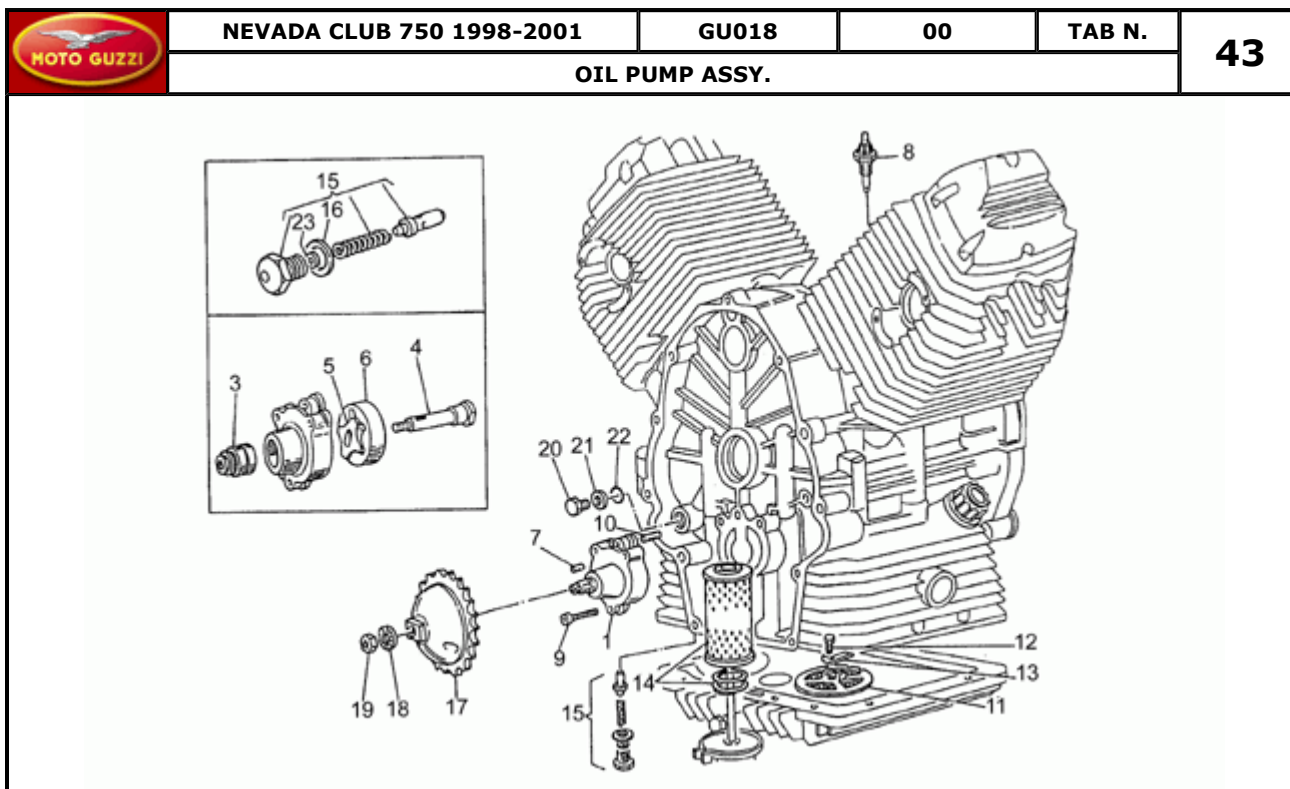

Pos.	Description	Year	I_M	Country	Version	Code	Q.ty	P.Cod.
1	Oil pump	-	-	-	-	GU19146422	1	
3	Roller bearing 10x22x20	-	-	-	-	GU92252210	1	
4	Oil pump shaft assy.	-	-	-	-	GU20147810	1	
5	Inner rotor	-	-	-	-	GU20148410	1	
6	Outer rotor	-	-	-	-	GU20148610	1	
7	Roller	-	-	-	-	GU92296723	1	
8	Pressure sensor	-	-	-	02201N	GU31999581	1	
9	Screw M6X35	-	-	-	-	GU98620335	3	
10	Pin	-	-	-	-	GU19018920	2	
11	Oil filter	-	-	-	-	GU19152200	1	
12	Screw	-	-	-	-	GU98054314	1	
13	Plate	-	-	-	-	GU95187006	1	
14	Oil filter	-	-	-	-	GU27153085	1	
15	Oil pressure valve	-	-	-	-	GU31158250	1	
16	Washer 18,25x24x1	-	-	-	-	GU18144350	1	
17	Pump gear	-	-	-	-	GU20147710	1	
18	Washer 10,5x16x1	-	-	-	-	GU19149800	1	
19	Nut M10x1,25	-	-	-	-	GU92602510	1	
20	Plug	-	-	-	-	GU31016050	1	
21	Gasket 14,25	-	-	-	-	GU18161150	1	
22	O-ring	-	-	-	-	GU90706111	1	
23	Washer 6,15x11x0,8	-	-	-	-	GU95004206	1