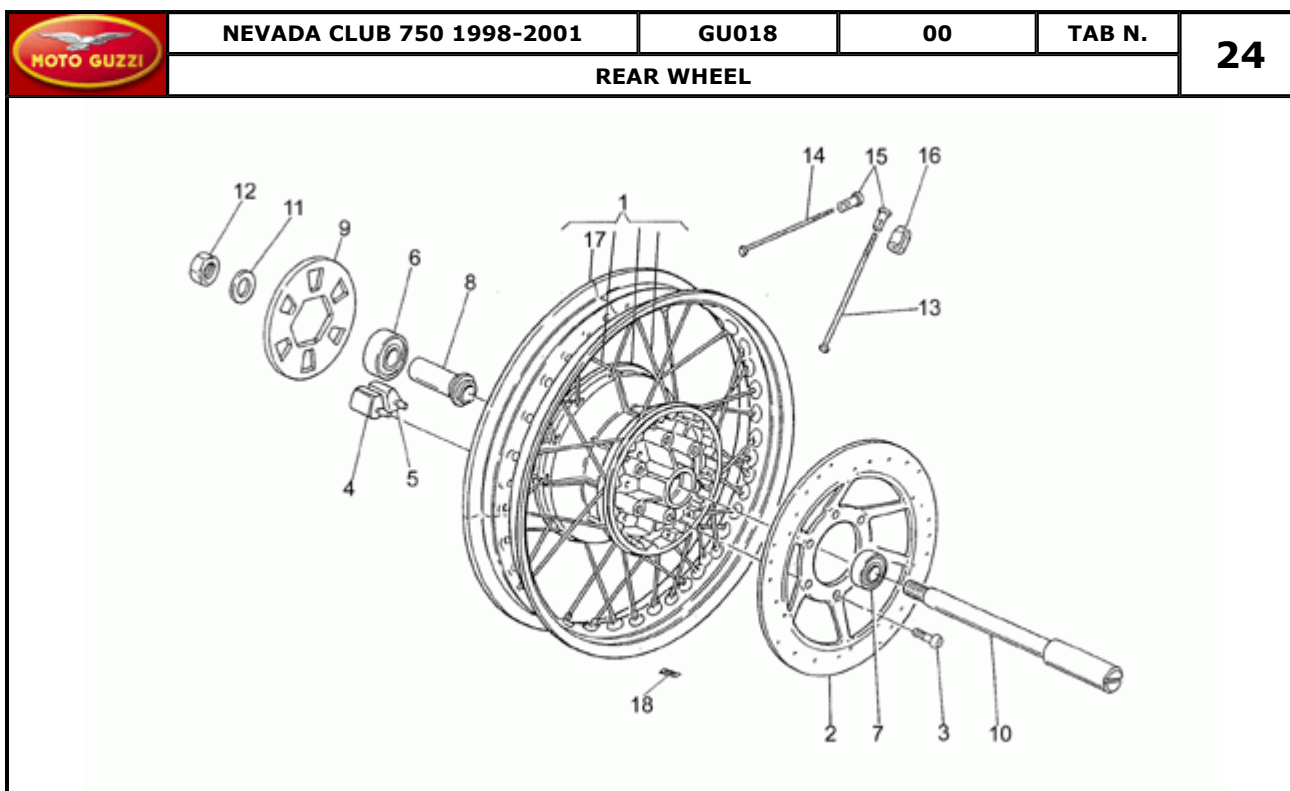

Pos.	Description	Year	I_M_	Country	Version	Code	Q.ty	P.Cod.
1	Rear wheel(complete)	-	-	-	-	GU31630365	1	
2	Brake disc	-	-	-	T2	GU31613380	1	
	Brake disc	-	-	-	01101N-T3	GU31613381	1	
3	Hex socket screw M8X25	-	-	-	-	GU98622425	6	
4	RH rubber coupling	-	-	-	-	GU19632501	6	
5	LH rubber coupling	-	-	-	-	GU19632502	6	
6	Bearing	-	-	-	-	GU92204218	1	
7	Bearing	-	-	-	-	GU92204217	1	
8	Spacer	-	-	-	-	GU27633910	1	
9	Spacer	-	-	-	-	GU27356910	1	
10	Rear wheel spindle	-	-	-	01101N-T3	GU31633381	1	
	Rear wheel spindle	-	-	-	T2	GU31633330	1	
11	Washer	-	-	-	-	GU14634400	1	
12	Nut M6X1,5	-	-	-	-	GU92602316	1	
13	Long spoke	-	-	-	-	GU23631470	18	
14	Short spoke	-	-	-	-	GU23631170	18	
15	Nipples	-	-	-	-	GU27631250	36	
16	Counterweight 15 gr.	-	-	-	-	GU12616101	1	
	Counterweight 20 gr.	-	-	-	-	GU12616102	1	
	Counterweight 30 gr.	-	-	-	-	GU12616103	1	
17	Rear wheel 250x16"	-	-	-	-	GU23630770	1	
18	Name plate "Moto Guzzi"	-	-	-	-	GU31619865	1