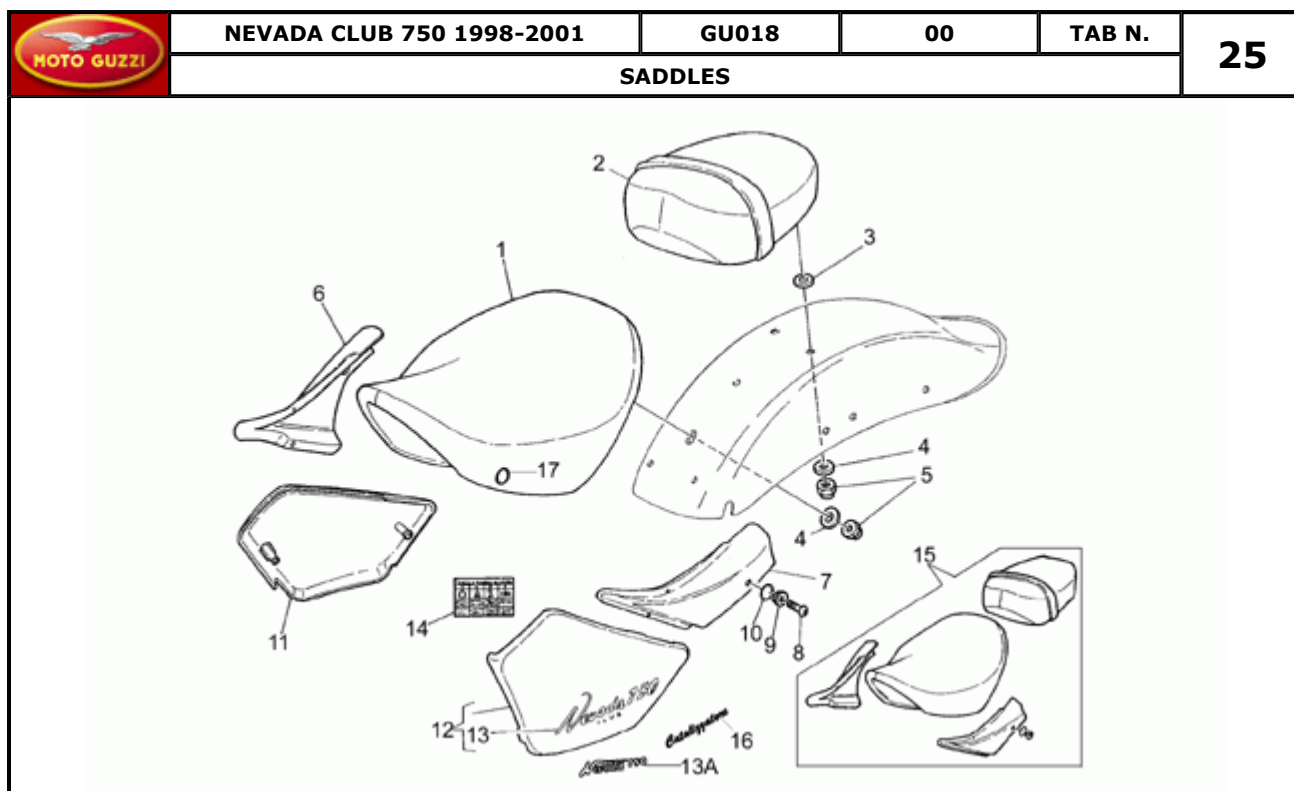

Pos.	Description	Year	I_M	Country	Version	Code	Q.ty	P.Cod.
1	Saddle	1-Y	-	-	00700N-T1	-	GU31460582	1
	Driver saddle	W-X	-	-	LF	-	GU31460576	1
2	Rear saddle	W-X	-	-	LF	-	GU31464081	1
3	Rubber spacer	-	-	-	-	-	GU93110082	2
4	Washer 6,4x12x1,2	-	-	-	-	-	GU95100141	4
5	Nut M6x1	-	-	-	-	-	GU92630206	4
6	RH front protect chrome	-	-	-	-	-	GU31469081	1
7	LH front protect chrome	-	-	-	-	-	GU31469181	1
8	Screw	-	-	-	-	-	GU98230826	2
9	Spacer	-	-	-	-	-	GU31469281	2
10	O-ring	-	-	-	-	-	GU90706092	2
11	RH side cover black	1-Y	-	-	00700N-T1	m.bla	GU89000328	1
	RH side cover blank	-	-	-	gr	-	GU234762101	1
	RH side cover black	W-X	-	-	CLUB-LF	-	GU89000219	1
	RH side cover black	W-X	-	-	00699N-BASE-LF	-	GU89000301	1
	RH side cover white	1-Y	-	-	00700N-T1	white	GU89000325	1
	RH side cover red race	1-Y	-	-	00700N-T1	red	GU89000326	1
	R.H. side cover blue	1-Y	-	-	00700N-T1	blue	GU89000327	1
12	L.H. side cover blue	1-Y	-	-	00700N-T1	blue	GU89000331	1
	LH side cover black	1-Y	-	-	00700N-T1	m.bla	GU89000332	1
	LH side cover red race	1-Y	-	-	00700N-T1	red	GU89000330	1
	LH side cover white	1-Y	-	-	00700N-T1	white	GU89000329	1
	LH side cover black	W-X	-	-	00699N-BASE-LF	-	GU89000302	1
	LH side cover black	W-X	-	-	CLUB-LF	-	GU89000222	1
	LH side cover blank	-	-	-	gr	-	GU314763621	1
13	Decal Nevada 750 Club	W-X	-	-	LF	-	GU31922068	2
	Nevada Base decal,silver/black	1-Y	-	-	00700N-T1	-	GU31922069	2