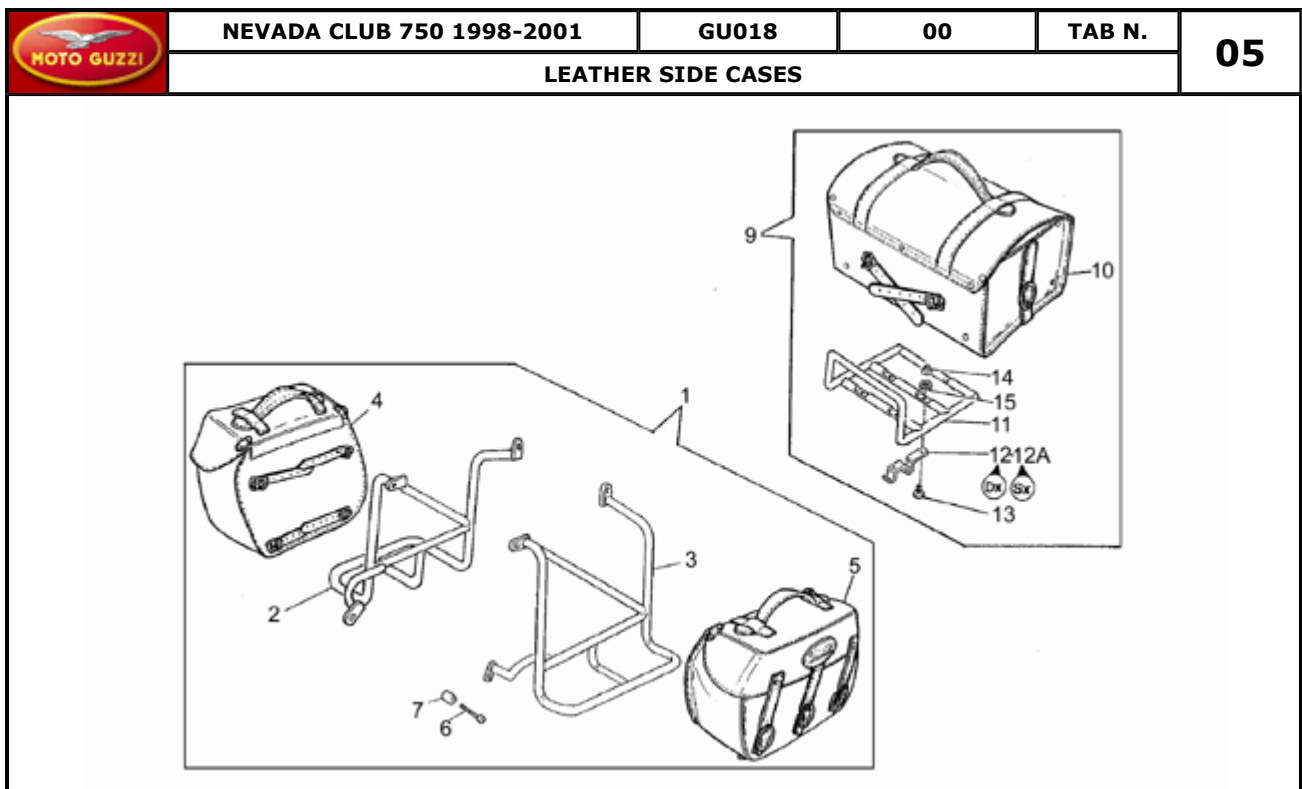

Pos.	Description	Year	I_M_	Country	Version	Code	Q.ty	P.Cod.
1	Leather side cases	-	-	-	-	GU31480080	1	
2	RH support	-	-	-	-	GU31486680	1	
3	LH support	-	-	-	-	GU31486780	1	
4	RH suitcase	-	-	-	-	GU03482536	1	
5	LH suitcase	-	-	-	-	GU03485736	1	
6	Screw M8X30	-	-	-	-	GU98622430	2	
7	Spacer	-	-	-	-	GU91180810	2	
9	Leather top box kit	-	-	-	-	GU31487580	1	
10	Top box	-	-	-	-	GU03487636	1	
11	Support plate	-	-	-	-	GU31487765	1	
12	LH clamp	-	-	-	-	GU31487866	1	
	RH clamp	-	-	-	-	GU31487865	1	
13	Screw M6X20	-	-	-	-	GU98230621	4	
14	Nut M6x1	-	-	-	-	GU92630106	4	
15	Washer	-	-	-	-	GU95000206	4