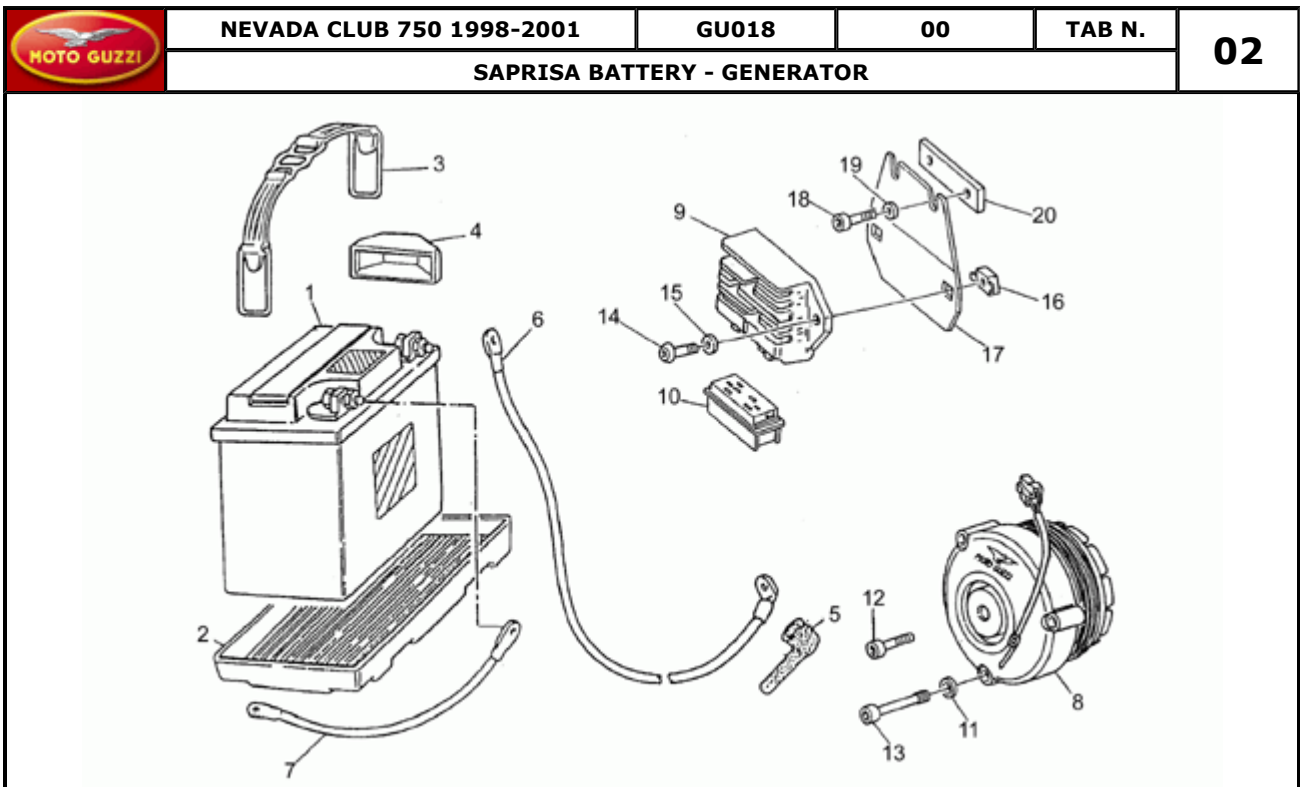

Pos.	Description	Year	I_M	Country	Version	Code	Q.ty	P.Cod.
1	Battery 12V-24Ah	-	-	-	-	GU28704552	1	
2	Battery holder	-	-	-	-	GU28707050	1	
3	Clamp	-	-	-	-	GU19704800	1	
4	Accumulator fixing wedge	-	-	-	-	GU31705360	1	
5	Cap	-	-	-	-	GU19707100	2	
6	Wire	-	-	-	-	GU19748000	1	
7	Ground-battery lead	-	-	-	-	GU19748400	1	
8	Generator SAPRISA	W	-	-	SA	GU28712400	1	
9	Voltage regulator SAPRISA	W	-	-	SA	GU28703800	1	
10	Connector SAPRISA	W	-	-	-	GU28712500	1	
11	Notched washer	-	-	-	-	GU95021105	3	
12	Screw	-	-	-	-	GU98620250	1	
13	Screw	-	-	-	-	GU28712459	3	
14	Hex socket screw M6X16	-	-	-	-	GU98622316	2	
15	Special washer	-	-	-	-	GU61013800	2	
16	Captive nut	-	-	-	-	GU92660601	2	
17	Support plate	-	-	-	-	GU29704060	1	
18	Screw	-	-	-	-	GU98622416	2	
19	Washer	-	-	-	-	GU95000208	2	
20	Plate	-	-	-	-	GU17451750	1	